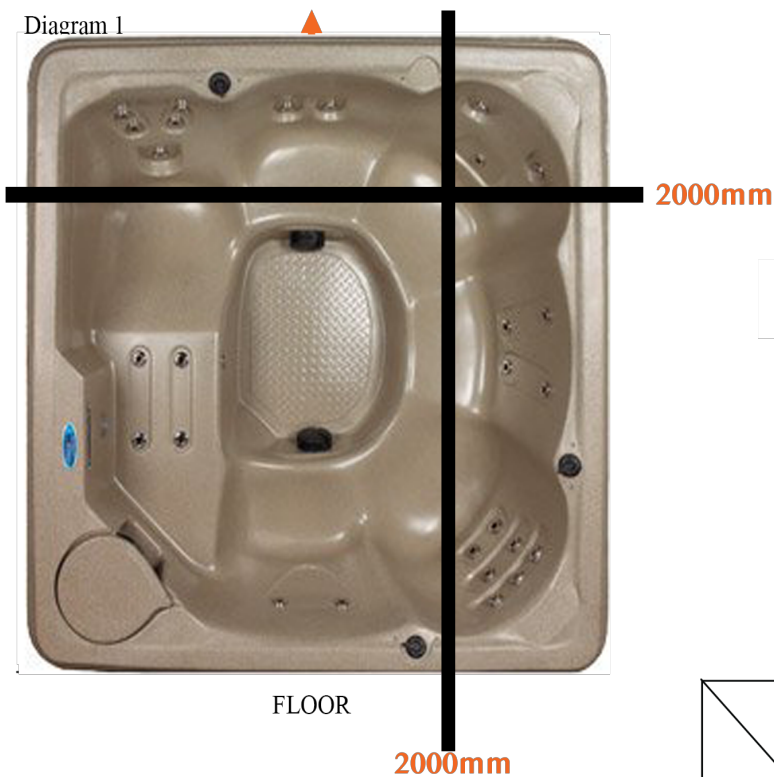

G2 Deliver Dimensions

Please see below dimensions of our **G2** Hot Tub, the Hot Tub will be delivered vertical see (diagram 1) and (diagram 2) Aerial view for the minimum width.

Things to check.

1. Any obstruction, Taps, gutters, fence posts.
2. The hot tub will NOT bend, please ensure any turns accommodate for 2000mm depth and 1000 mm width of the hot tub.

Diagram 1

Diagram 2

Minimum Width 1000mm (1m)