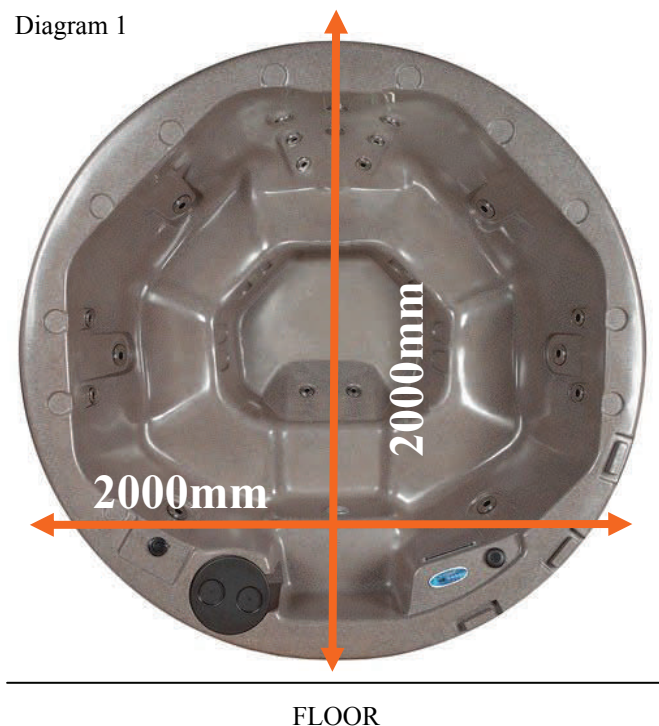

## Antigua Deliver Dimensions

Please see below dimensions of our Antigua Hot Tub, the Hot Tub will be delivered vertical see (diagram 1) and (diagram 2) Aerial view for the minimum width.

Things to check.

1. Any obstruction, Taps, gutters, fence posts.
2. The hot tub will NOT bend, please ensure any turns accommodate for 2000mm depth and 900mm width of the hot tub.

Diagram 1

Diagram 2